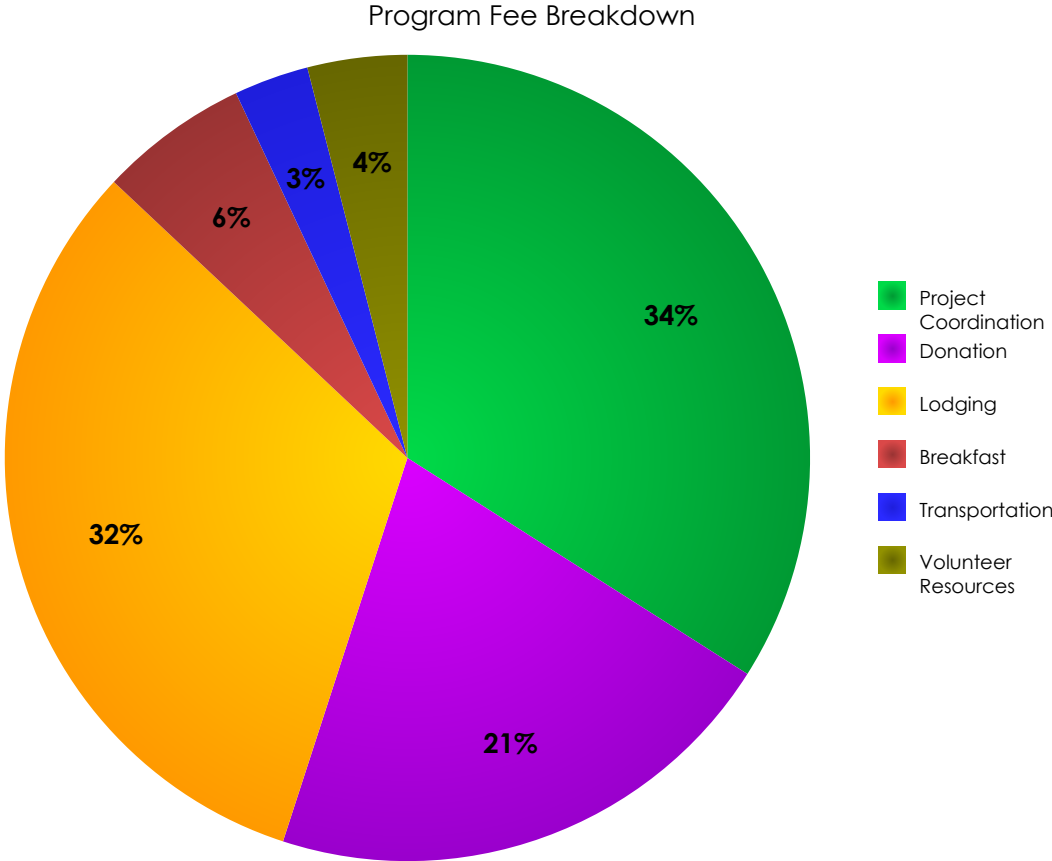

Program Fee

Program Fee Breakdown

This graph represents a program fee breakdown for 1 month in the Panama volunteer program:

Project Coordination: Includes pre & in-country administrative & logistical coordination & support during your placement.

Donation: Project donation to support collaborating organizations & placements.

Lodging: Accommodation in the Starfish Volunteer House during your placement.

Breakfast: Included 7 days a week.

Transportation: Airport pickup.